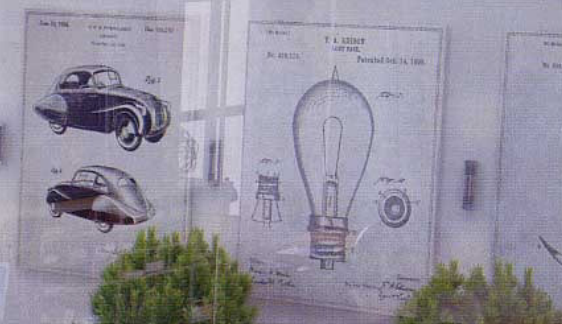

V-9.0
Перегородка
690x400x18

V-9.1
Перегородка
890x400x18

V-9.2
Перегородка
1200x400x18

V-9.3
Перегородка
1400x400x18

V-9.4
Перегородка
1600x400x18

A dark wood desk with a white ergonomic chair, a laptop, and a desk lamp. The desk is positioned near a large window, and the chair is a modern, curved design. A desk lamp is placed on the desk, and a laptop is open.

A dark wood shelving unit with books, binders, and a calculator. The unit has multiple shelves and is used for organizing office supplies. A calculator is on the top shelf, and books and binders are on the lower shelves.